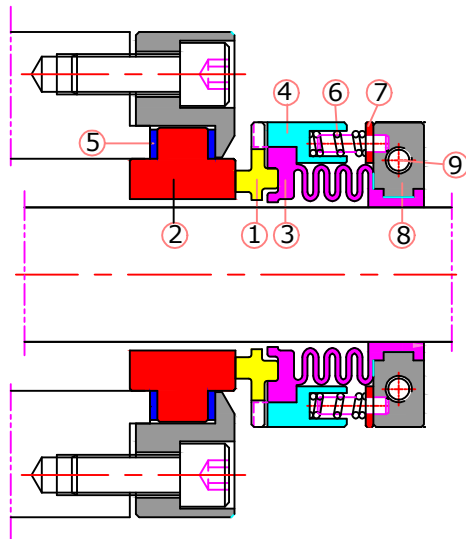

Type 6242

Part No.	Description
1	Seal Ring
2	Seat
3	Bellows
4	Spring Holder
5	Gasket
6	Spring
7	Thrust plate
8	Clamp Ring
9	Allen Screw

60 SERIES TEFLON BELLOW TYPE MULTI SPRINGS MECHANICAL SEAL